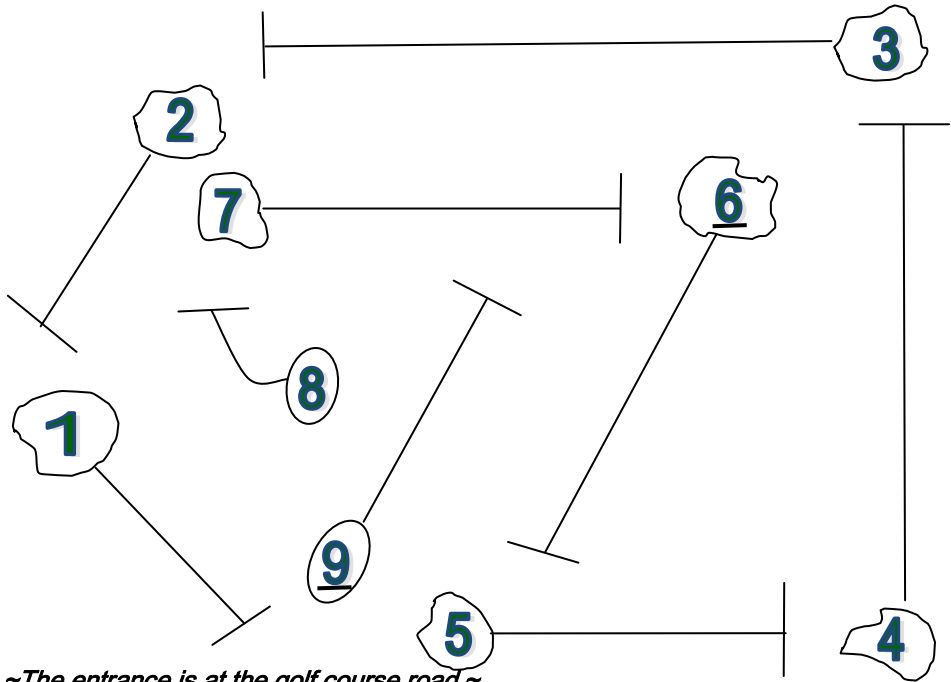

# Golf Course

# 517-522-8600

[www.greenwoodacrescampground.com](http://www.greenwoodacrescampground.com)

HOLE	1	2	3	4	5	6	7	8	9	TOTAL
<b>YARDS</b>	228	174	265	182	154	222	125	230	120	1700
<b>PAR</b>	4	3	4	3	3	4	3	4	3	31

1. PLEASE ALLOW FASTER GROUPS TO PLAY THROUGH
2. REPLACE DIVOTS
3. ABSOLUTELY NO FIVESOMES
4. NO CHILDREN ON COURSE WITHOUT PARENTS

(Revised 3/29/17)

*~The entrance is at the golf course road.~*